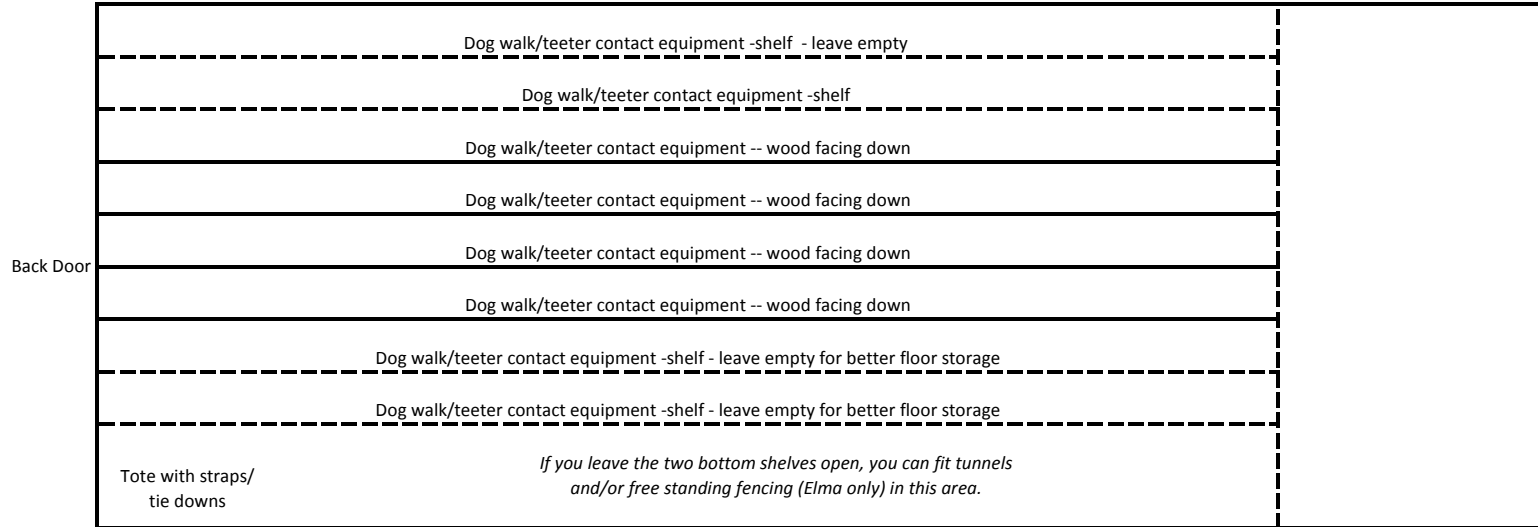

**Mama Bear - Drivers side**

**Mama bear - Passenger side**

**Mama Bear - Front**

**Mama Bear - Center Aisle**

Please pack specialty items needed for a particular venue/trial that are normally stored in baby bear. Please try to keep center aisle weight forward for trailering - below is just a general guide.